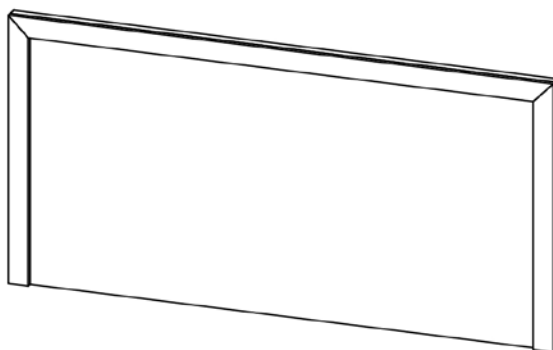

 NORTHLAND

800.497.7591

NORTHLANDFURNITURE.COM

hospitality

TIMBERLINE COLLECTION

Mirror
24 X 1.5 X 31

King Headboard
82 X 2.25 X 40

Queen Headboard
62 X 2.25 X 40

Wall Hung Nightstand
23.75 X 17.25 X 41.5

Nightstand w/ Drawer
23.75 X 17.75 X 24

3 Drawer Chest
30 X 23.75 X 30

Desk
47.75 X 23.75 X 31

Activity Table
30 X 30 X 30

Coffee Table
42 X 22 X 18

Vanity
60 X 23 X 35

Entertainment Unit
65 X 23.75 X 40.25