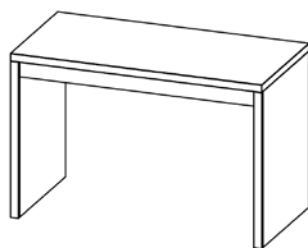

 NORTHLAND

800.497.7591

NORTHLANDFURNITURE.COM

hospitality

TIMBERLINE COLLECTION

Mirror
24 X 1.5 X 31

King Headboard
82 X 2.25 X 40

Queen Headboard
62 X 2.25 X 40

Wall Hung Nightstand
23.75 X 17.25 X 41.5

Nightstand w/ Drawer
23.75 X 17.75 X 24

3 Drawer Chest
30 X 23.75 X 30

Desk
47.75 X 23.75 X 31

Activity Table
30 X 30 X 30

Coffee Table
42 X 22 X 18

Vanity
60 X 23 X 35

Entertainment Unit
65 X 23.75 X 40.25