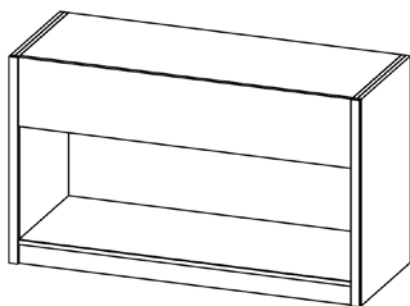

 NORTHLAND

800.497.7591

NORTHLANDFURNITURE.COM

hospitality

TIMBERLINE COLLECTION

Mirror
24 X 1.5 X 31

King Headboard
82 X 2.25 X 40

Queen Headboard
62 X 2.25 X 40

Wall Hung Nightstand
23.75 X 17.25 X 41.5

Nightstand w/ Drawer
23.75 X 17.75 X 24

3 Drawer Chest
30 X 23.75 X 30

Desk
47.75 X 23.75 X 31

Activity Table
30 X 30 X 30

Coffee Table
42 X 22 X 18

Vanity
60 X 23 X 35

Entertainment Unit
65 X 23.75 X 40.25