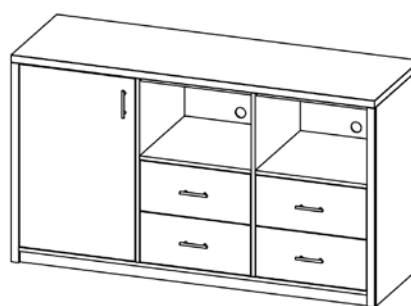

Wall Hung Nightstand
23.75 X 17.25 X 41.5

Nightstand w/ Drawer
23.75 X 17.75 X 24

3 Drawer Chest
30 X 23.75 X 30

Desk
47.75 X 23.75 X 31

Activity Table
30 X 30 X 30

Coffee Table
42 X 22 X 18

Vanity
60 X 23 X 35

Entertainment Unit
65 X 23.75 X 40.25