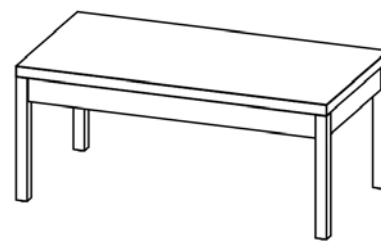

 NORTHLAND

800.497.7591

NORTHLANDFURNITURE.COM

hospitality

TIMBERLINE COLLECTION

Mirror
24 X 1.5 X 31

King Headboard
82 X 2.25 X 40

Queen Headboard
62 X 2.25 X 40

Wall Hung Nightstand
23.75 X 17.25 X 41.5

Nightstand w/ Drawer
23.75 X 17.75 X 24

3 Drawer Chest
30 X 23.75 X 30

Desk
47.75 X 23.75 X 31

Activity Table
30 X 30 X 30

Coffee Table
42 X 22 X 18

Vanity
60 X 23 X 35

Entertainment Unit
65 X 23.75 X 40.25