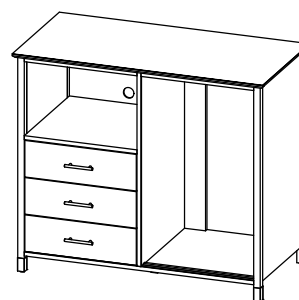

# MALIBU COLLECTION

**Mirror**  
25.5 X 1.5 X 31.75

**King Headboard**  
82 X 2.5 X 48

**Queen Headboard**  
62 X 2.5 X 48

**Nightstand w/ Drawer**  
23.75 X 17.75 X 24

**3 Drawer Chest**  
30 X 17.75 X 30

**End Table**  
18 X 20 X 22

**Activity Table**  
30 X 30 X 29

**Vanity**  
50 X 23 X 35

**Desk w/ ADA Cutout**  
47.75 X 23.75 X 31

**Entertainment Unit**  
47.75 X 23.75 X 41.25