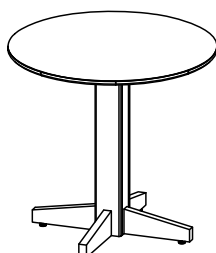

# MALIBU COLLECTION

**Mirror**  
25.5 X 1.5 X 31.75

**King Headboard**  
82 X 2.5 X 48

**Queen Headboard**  
62 X 2.5 X 48

**Nightstand w/ Drawer**  
23.75 X 17.75 X 24

**3 Drawer Chest**  
30 X 17.75 X 30

**End Table**  
18 X 20 X 22

**Activity Table**  
30 X 30 X 29

**Vanity**  
50 X 23 X 35

**Desk w/ ADA Cutout**  
47.75 X 23.75 X 31

**Entertainment Unit**  
47.75 X 23.75 X 41.25