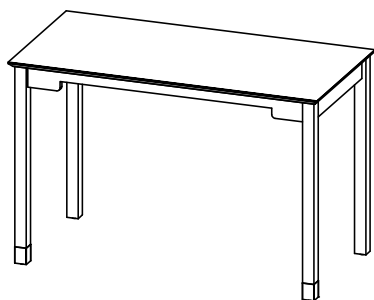

# MALIBU COLLECTION

**Mirror**  
25.5 X 1.5 X 31.75

**King Headboard**  
82 X 2.5 X 48

**Queen Headboard**  
62 X 2.5 X 48

**Nightstand w/ Drawer**  
23.75 X 17.75 X 24

**3 Drawer Chest**  
30 X 17.75 X 30

**End Table**  
18 X 20 X 22

**Activity Table**  
30 X 30 X 29

**Vanity**  
50 X 23 X 35

**Desk w/ ADA Cutout**  
47.75 X 23.75 X 31

**Entertainment Unit**  
47.75 X 23.75 X 41.25