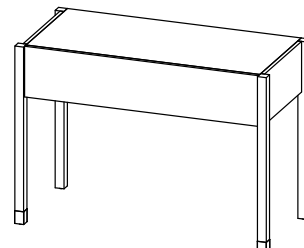

# MALIBU COLLECTION

**Mirror**  
25.5 X 1.5 X 31.75

**King Headboard**  
82 X 2.5 X 48

**Queen Headboard**  
62 X 2.5 X 48

**Nightstand w/ Drawer**  
23.75 X 17.75 X 24

**3 Drawer Chest**  
30 X 17.75 X 30

**End Table**  
18 X 20 X 22

**Activity Table**  
30 X 30 X 29

**Vanity**  
50 X 23 X 35

**Desk w/ ADA Cutout**  
47.75 X 23.75 X 31

**Entertainment Unit**  
47.75 X 23.75 X 41.25