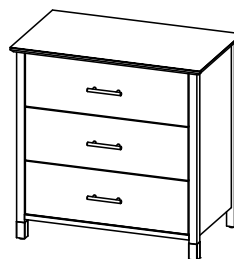

# MALIBU COLLECTION

**Mirror**  
25.5 X 1.5 X 31.75

**King Headboard**  
82 X 2.5 X 48

**Queen Headboard**  
62 X 2.5 X 48

**Nightstand w/ Drawer**  
23.75 X 17.75 X 24

**3 Drawer Chest**  
30 X 17.75 X 30

**End Table**  
18 X 20 X 22

**Activity Table**  
30 X 30 X 29

**Vanity**  
50 X 23 X 35

**Desk w/ ADA Cutout**  
47.75 X 23.75 X 31

**Entertainment Unit**  
47.75 X 23.75 X 41.25