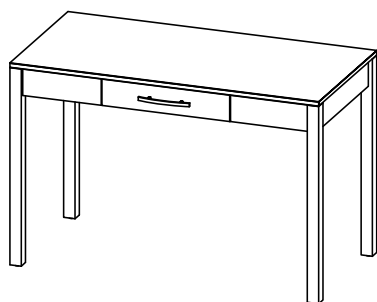

 NORTHLAND

800.497.7591

NORTHLANDFURNITURE.COM

hospitality

MADISON COLLECTION

Mirror
24 X .75 X 31

King Headboard
82 X 1.625 X 42

Queen Headboard
62 X 1.625 X 42

Wall Hung Nightstand
23.75 X 17.5 X 44

Nightstand w/ Drawer
18.75 X 15.75 X 24

3 Drawer Chest
31.75 X 17.75 X 30

Coffee Table
42 X 22 X 18

Activity Table
30 X 30 X 30

Vanity
60 X 23 X 35

Desk w/ Drawer
47.75 X 23.75 X 31