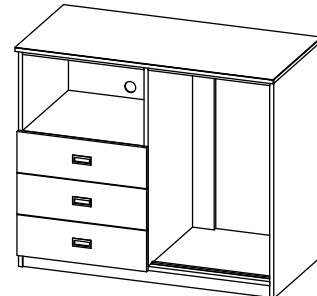

 NORTHLAND

800.497.7591

NORTHLANDFURNITURE.COM

hospitality
GILDEN COLLECTION

Mirror
24 X 1.75 X 31

King Headboard
82 X 1.75 X 42

Queen Headboard
62 X 1.75 X 42

Wall Hung Nightstand
23.75 X 17.75 X 46

Nightstand w/ Drawer
23.75 X 17.75 X 24

3 Drawer Chest
30 X 20 X 30

Desk w/ Drawer
47.75 X 23.75 X 31

Activity Table
30 X 30 X 30

Coffee Table
42 X 22 X 18

Vanity
60 X 23 X 35

Entertainment Unit
47.75 X 23.75 X 40.5

Requested Delivery _____

Finish Selection _____

Number of Rooms _____

Terms of Sale:
50% Deposit with Purchase Order
50% Payment upon shipping

Gilden Collection

Qty.	Item Description	Dimensions
	King Headboard	82 x 1.75 x 42
	Queen Headboard	62 x 1.75 x 42
	King Wall Hung Nightstand	18.75 x 17.75 x 46
	Queen Wall Hung Nightstand	23.75 x 17.25 x 46
	Queen Freestanding Nightstand with Drawer	23.75 x 17.75 x 24
	King Freestanding Nighstand with Drawer	30 x 17.75 x 24
	3 Drawer Chest	30 x 20 x 30
	Desk with Drawer	47.75 x 23.75 x 31
	Activity Table	30 x 30 x 30
	Coffee Table	42 x 22 x 18
	Entertainment Unit	47.75 x 23.75 x 40.5
	Vanity	60 x 23 x 35
	Mirror	24 x 1.75 x 31